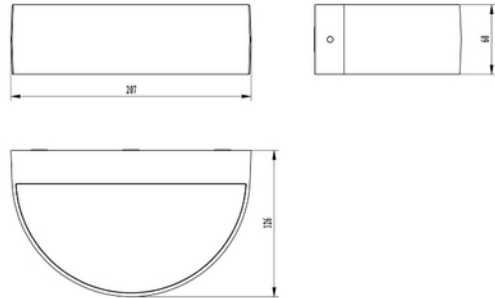

**FDV DOCUMENTATION**

Subra 700lm 830 110° 2x4,5W D Grey

Art.no: 2460-110-7

*Lighting Solutions*

Subra 700lm 830 110° 2x4,5W D Grey

**A**

SPECIFICATIONS	
Operating temperature (°C)	50
Forward Voltage LED (max tp=25) (V)	27.0
Forward Voltage LED (min tp=65) (V)	24.0
CC (forward voltage driver) (V)	26.0
Inrush current time (µs)	125.0
Inrush current I _{max} (A)	10.0
Length (product) (mm)	207.0
Width (product) (mm)	126.0
Height (product) (mm)	60.0
Weight (product) (kg)	0.75

FDV DOCUMENTATION
Subra 700lm 830 110° 2x4,5W D Grey
Art.no: 2460-110-7

Lighting Solutions

LIGHT DISTRIBUTION