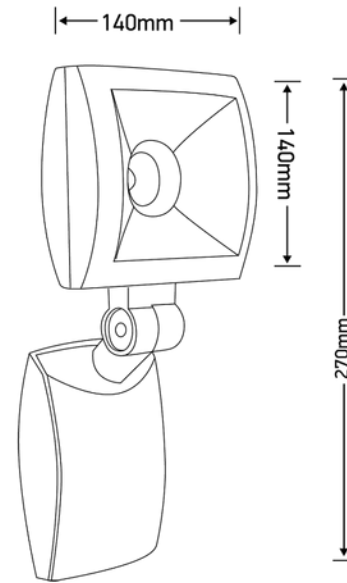

**FDV DOCUMENTATION**

Kaus 1220lm 830 30° 12W Quickconnect Dark Grey

Art.no: 2540-30-7

*Lighting Solutions*

Kaus 1220lm 830 30° 12W Quickconnect Dark Grey

SPECIFICATIONS	
Operating temperature (°C)	50
Forward Voltage LED (max tp=25) (V)	38.0
Forward Voltage LED (min tp=65) (V)	32.0
CC (forward voltage driver) (V)	34.5
Inrush current time (µs)	125.0
Inrush current I _{max} (A)	15.0
Length (product) (mm)	270.0
Width (product) (mm)	140.0
Height (product) (mm)	140.0
Weight (product) (kg)	1.34

FDV DOCUMENTATION

Kaus 1220lm 830 30° 12W Quickconnect Dark Grey

Art.no: 2540-30-7

Lighting Solutions

LIGHT DISTRIBUTION