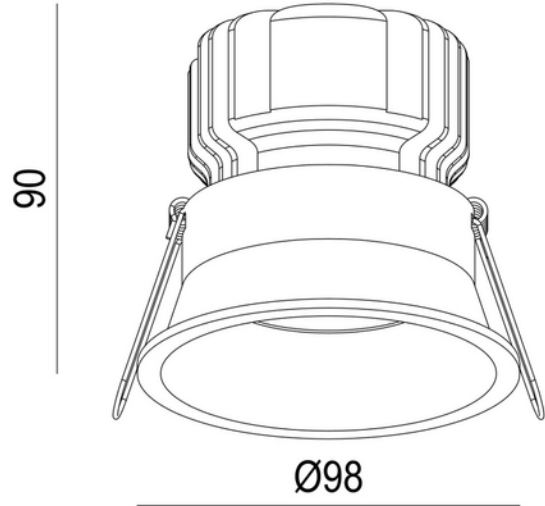

**FDV DOCUMENTATION**

Ceto Fixed 900lm 15W TW 827-860 36° BK DALI DT8 cutout 92mm

Art.no: 28830-TW-36-2-ddd

*Lighting Solutions*

92mm

Ceto Fixed 900lm 15W TW 827-860 36° BK DALI DT8 cutout 92mm

SPECIFICATIONS	
Operating temperature (°C)	45
Forward Voltage LED (max tp=25) (V)	36.0
Forward Voltage LED (min tp=65) (V)	32.0
CC (driver) [mA]	367
CC (forward voltage driver) (V)	50.0
Inrush current time (µs)	100.0
Inrush current I _{max} (A)	15.0
Height (product) (mm)	90.0
Weight (product) (kg)	0.604166666666667
Diameter (product) (mm)	98.0