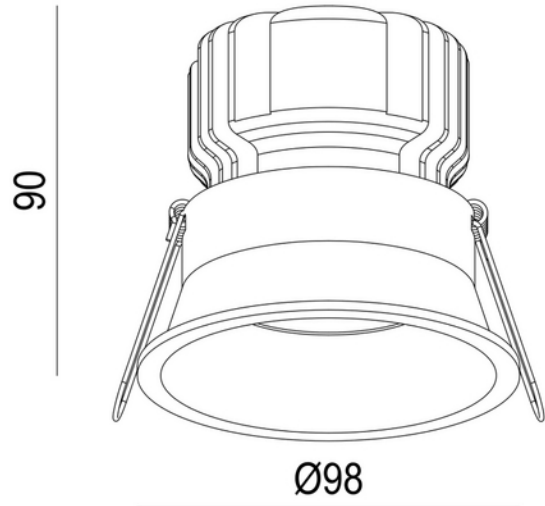

**FDV DOCUMENTATION**

Ceto Fixed 900lm 15W TW 927-960 36° BK DALI DT8 cutout 92mm

Art.no: 28930-TW-36-2-ddd

*Lighting Solutions*

92mm

# Ceto Fixed 900lm 15W TW 927-960 36° BK DALI DT8 cutout 92mm

SPECIFICATIONS	
Operating temperature (°C)	45
Forward Voltage LED (max tp=25) (V)	36.0
Forward Voltage LED (min tp=65) (V)	32.0
CC (driver) [mA]	367
CC (forward voltage driver) (V)	50.0
Inrush current time (µs)	100.0
Inrush current I <sub>max</sub> (A)	15.0
Height (product) (mm)	90.0
Weight (product) (kg)	0.604166666666667
Diameter (product) (mm)	98.0

## FDV DOCUMENTATION

Ceto Fixed 900lm 15W TW 927-960 36° BK DALI DT8 cutout 92mm

Art.no: 28930-TW-36-2-ddd

*Lighting Solutions*