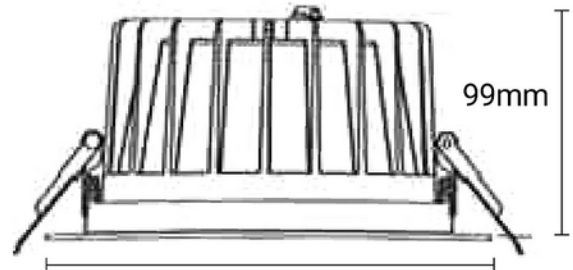

**FDV DOCUMENTATION**

Polaris 2500lm 830 60° 25W WH cut out 200-210mm w/o driver

Art.no: 3001-60-3

*Lighting Solutions*

200-210mm

228mm

# Polaris 2500lm 830 60° 25W WH cut out 200-210mm w/o driver

SPECIFICATIONS	
Forward Voltage LED (max tp=25) (V)	40.0
Forward Voltage LED (min tp=65) (V)	28.0
Length (product) (mm)	228.0
Width (product) (mm)	228.0
Height (product) (mm)	99.0
Weight (product) (kg)	1.14