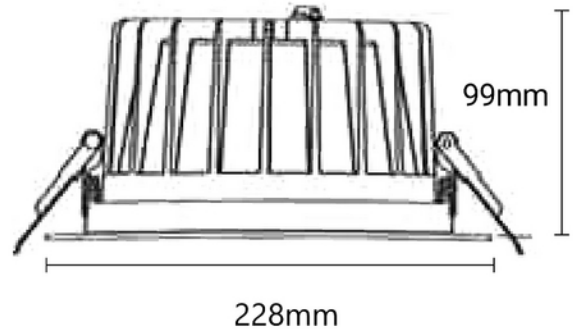

**PRODUCT DATA SHEET**

Polaris 2500lm 830 60° 25W WH cut out 200-210mm w/o driver  
 Art.no: 3001-60-3

*Lighting Solutions*
 200-210mm

## Polaris 2500lm 830 60° 25W WH cut out 200-210mm w/o driver

This luminaire has quickly become a very popular downlight for general lighting. The Polaris is designed with a precise reflector, ensuring a high lumen value without glare. Polaris is delivered without driver. See accessories for correct driver.

DIMENSIONS	
Length (product) (mm)	228.0
Width (product) (mm)	228.0
Height (product) (mm)	99.0
Weight (product) (kg)	1.14

MATERIALS AND SURFACES	
Color	White

INSTALLATION AND CONNECTION	
Mounting	Recessed, Ceiling
Connection (system)	Depending on driver