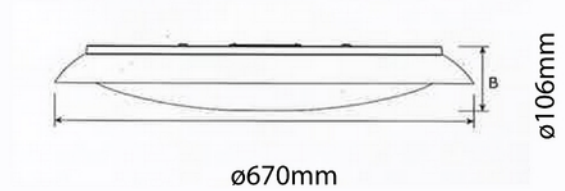

**FDV DOCUMENTATION**

Syrma 3750lm 830/840/857 120° 45W WH

Art.no: 3015-120-3

*Lighting Solutions*

Syrma 3750lm 830/840/857 120° 45W WH

| SPECIFICATIONS | |
|-------------------------------------|-------|
| Inrush current time (μ s) | 45.0 |
| Inrush current I _{max} (A) | 85.0 |
| Width (product) (mm) | 670.0 |
| Height (product) (mm) | 106.0 |
| Weight (product) (kg) | 2.8 |