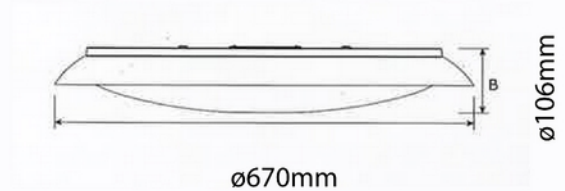

PRODUCT DATA SHEET

Syrma 3750lm 830/840/857 120° 45W WH
Art.no: 3015-120-3

Lighting Solutions

Syrma 3750lm 830/840/857 120° 45W WH

ELECTRICAL DATA	
Protection Class (system)	2
Dimming (system)	None
Voltage (system) [V]	230V 50Hz

TECHNICAL DATA	
IP (system)	IP20
Outdoor	No

PHOTOMETRIC DATA	
Efficacy (system) (lm/W)	83
CRI / Ra (>=)	80
CCT (Color Temperature) (K)	3/4/5700
Color Code	830/840/857