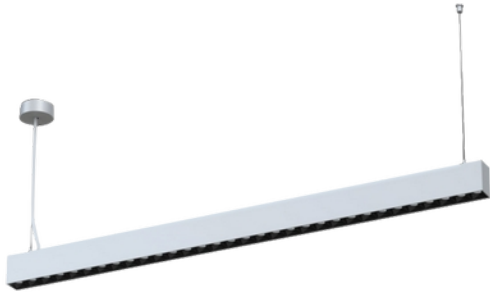

**FDV DOCUMENTATION**

Phoenix 6400lm 830 140°/80° 60W Silver 1285mm 3m cable DALI
Art.no: 3450-140-1-ddd

Lighting Solutions

Phoenix 6400lm 830 140°/80° 60W Silver 1285mm 3m cable DALI

SPECIFICATIONS	
Operating temperature (°C)	45
Forward Voltage LED (max tp=25) (V)	9.6
Forward Voltage LED (min tp=65) (V)	8.7
CC (driver) [mA]	2000
CC (forward voltage driver) (V)	35.0
Inrush current time (µs)	214.0
Inrush current I _{max} (A)	8.54
Length (product) (mm)	1285.0
Width (product) (mm)	48.0
Height (product) (mm)	76.0
Weight (product) (kg)	3.75

FDV DOCUMENTATION

Phoenix 6400lm 830 140°/80° 60W Silver 1285mm 3m cable DALI

Art.no: 3450-140-1-ddd

Lighting Solutions

LIGHT DISTRIBUTION