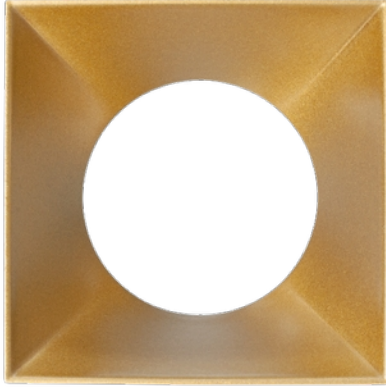

**FDV DOCUMENTATION**  
Kappa Rise Front Ring Gold  
Art.no: 3510-6

*Lighting Solutions*

## Kappa Rise Front Ring Gold

---

CE