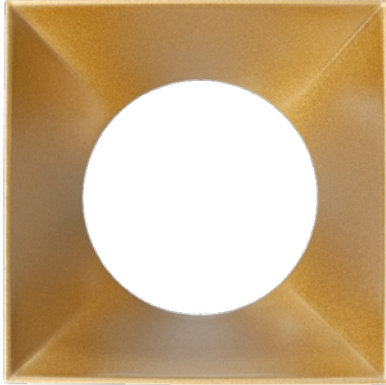

PRODUCT DATA SHEET
Kappa Rise Front Ring Gold
Art.no: 3510-6

Lighting Solutions

Kappa Rise Front Ring Gold

CE

Gold front ring for Kappa Rise and Kappa Rise double

TECHNICAL DATA	
Type (accessories)	Front ring

MATERIALS AND SURFACES	
Color	Gold

ENERGY AND CERTIFICATIONS	
CE mark	Yes