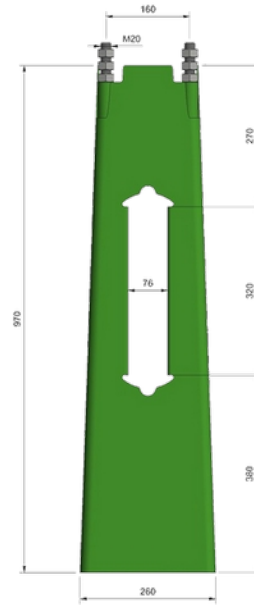

PRODUCT DATA SHEET

Ørsta fundament H=1000, C/C=160 CombiCoat

Art.no: 3520160C

Lighting Solutions

Ørsta fundament H=1000, C/C=160 CombiCoat

ENERGY AND CERTIFICATIONS	
EPD number	NEPD-2315-1062-NO