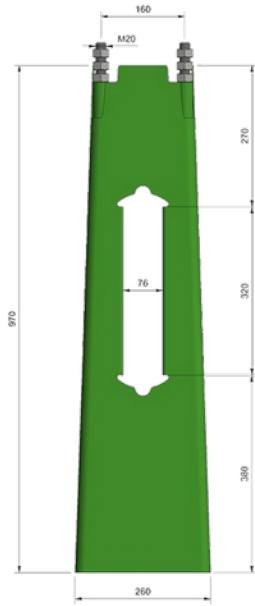

PRODUCT DATA SHEET

Ørsta fundament H=1000, C/C=160 CombiCoat

Art.no: 3520160C

Lighting Solutions

Ørsta fundament H=1000, C/C=160 CombiCoat

ENERGY AND CERTIFICATIONS	
EPD number	NEPD-2315-1062-NO