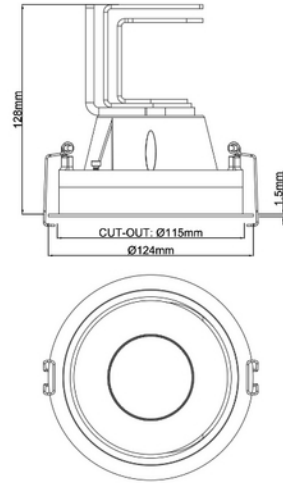

**PRODUCT DATA SHEET**

Sophia 2100lm 930 CRI90 20W 22° BK w/o driver
 Art.no: 3570-22-2

*Lighting Solutions*
 115mm

Sophia 2100lm 930 CRI90 20W 22° BK w/o driver

Sophia is an elegant and useable downlight that can rotate 355° and tilt 32°. Available with CRI90 or CRI97. Driver is not included. Please see accessories for more information about recommended driver.

**PRODUCT DATA SHEET**

Sophia 2100lm 930 CRI90 20W 22° BK w/o driver
Art.no: 3570-22-2

Lighting Solutions

PHOTOMETRIC DATA	
Color Code	930
Lightsource Type	LED (built in)
Socket / Cap-Base	N/A
Lens (Diffuser)	Clear
UGR (<=)	10
Forward Voltage LED (max tp=25) (V)	39.0
Driftspenning LED (min tp=65) (V)	31.0

DIMENSIONS	
Width (product) (mm)	125.0
Height (product) (mm)	126.0
Weight (product) (kg)	0.6

MATERIALS AND SURFACES	
Color	Black

INSTALLATION AND CONNECTION	
Areas of use	Generally, Hotel, Restaurant, Shop
Mounting	Recessed, Ceiling
Connection (system)	Depending on driver