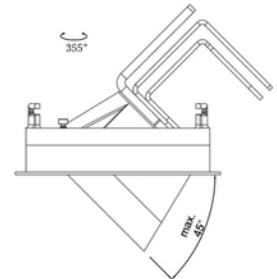

**PRODUCT DATA SHEET**

Sophia 2100lm 930 CRI90 20W 22° BK w/o driver
 Art.no: 3570-22-2

*Lighting Solutions*
 115mm

Sophia 2100lm 930 CRI90 20W 22° BK w/o driver

Sophia is an elegant and useable downlight that can rotate 355° and tilt 32°. Available with CRI90 or CRI97. Driver is not included. Please see accessories for more information about recommended driver.

DIMENSIONS	
Width (product) (mm)	125.0
Height (product) (mm)	126.0
Weight (product) (kg)	0.6

MATERIALS AND SURFACES	
Color	Black

INSTALLATION AND CONNECTION	
Areas of use	Generally, Hotel, Restaurant, Shop
Mounting	Recessed, Ceiling
Connection (system)	Depending on driver