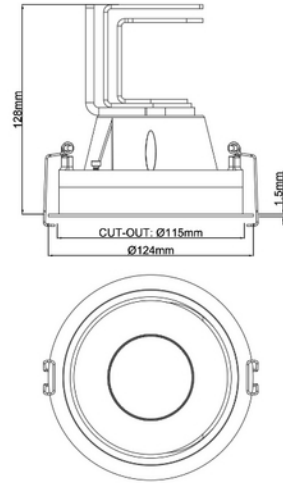

**PRODUCT DATA SHEET**

Sophia 2100lm 930 CRI90 20W 36° BK w/o driver
 Art.no: 3570-36-2

*Lighting Solutions*
 115mm

Sophia 2100lm 930 CRI90 20W 36° BK w/o driver

Sophia is an elegant and useable downlight that can rotate 355° and tilt 32°. Available with CRI90 or CRI97. Driver is not included. Please see accessories for more information about recommended driver.

**PRODUCT DATA SHEET**

Sophia 2100lm 930 CRI90 20W 36° BK w/o driver
Art.no: 3570-36-2

Lighting Solutions

PHOTOMETRIC DATA	
Color Code	930
Lightsource Type	LED (built in)
Socket / Cap-Base	N/A
Lens (Diffuser)	Clear
UGR (<=)	10
Forward Voltage LED (max tp=25) (V)	39.0
Driftspenning LED (min tp=65) (V)	31.0

DIMENSIONS	
Width (product) (mm)	125.0
Height (product) (mm)	126.0
Weight (product) (kg)	0.6

MATERIALS AND SURFACES	
Color	Black

INSTALLATION AND CONNECTION	
Areas of use	Generally, Hotel, Restaurant, Shop
Mounting	Recessed, Ceiling
Connection (system)	Depending on driver