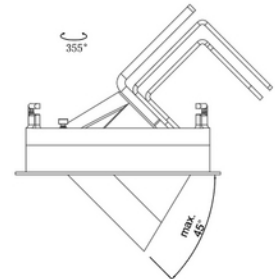

**PRODUCT DATA SHEET**

Sophia 2100lm 930 CRI90 20W 36° BK w/o driver
 Art.no: 3570-36-2

*Lighting Solutions*
 115mm

Sophia 2100lm 930 CRI90 20W 36° BK w/o driver

Sophia is an elegant and useable downlight that can rotate 355° and tilt 32°. Available with CRI90 or CRI97. Driver is not included. Please see accessories for more information about recommended driver.

DIMENSIONS	
Width (product) (mm)	125.0
Height (product) (mm)	126.0
Weight (product) (kg)	0.6

MATERIALS AND SURFACES	
Color	Black

INSTALLATION AND CONNECTION	
Areas of use	Generally, Hotel, Restaurant, Shop
Mounting	Recessed, Ceiling
Connection (system)	Depending on driver