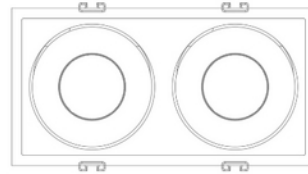

**PRODUCT DATA SHEET**

Sophia Square Double 2x2900lm 930 2x28W 36° WH w/o driver
 Art.no: 3575-2-36-3

*Lighting Solutions*

Sophia Square Double 2x2900lm 930 2x28W 36° WH w/o driver

Sophia Square is an elegant and useable downlight, available in single and double version. The downlight can rotate in 355° and 32° tilt. 3000K and CRI90. Driver is not included, please see accessories for recommended driver.

Lighting Solutions

PHOTOMETRIC DATA	
CRI / Ra (>=)	90
CCT (Color Temperature) (K)	3000
Color Code	930
Socket / Cap-Base	N/A
Lens (Diffuser)	Clear
UGR (<=)	10

DIMENSIONS	
Length (product) (mm)	239.0
Width (product) (mm)	125.0
Height (product) (mm)	128.0