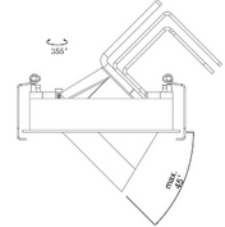

**PRODUCT DATA SHEET**

Sophia Square Double 2x2900lm 930 2x28W 36° WH w/o driver
 Art.no: 3575-2-36-3

*Lighting Solutions*

Sophia Square Double 2x2900lm 930 2x28W 36° WH w/o driver

Sophia Square is an elegant and useable downlight, available in single and double version. The downlight can rotate in 355° and 32° tilt. 3000K and CRI90. Driver is not included, please see accessories for recommended driver.

ELECTRICAL DATA	
Protection Class (system)	2
Dimming (system)	Depending on Driver
Voltage (system) [V]	230V 50Hz

TECHNICAL DATA	
IP (system)	IP43
Outdoor	No

**PRODUCT DATA SHEET**

Sophia Square Double 2x2900lm 930 2x28W 36° WH w/o driver
Art.no: 3575-2-36-3

Lighting Solutions

PHOTOMETRIC DATA	
CRI / Ra (>=)	90
CCT (Color Temperature) (K)	3000
Color Code	930
Socket / Cap-Base	N/A
Lens (Diffuser)	Clear
UGR (<=)	10

DIMENSIONS	
Length (product) (mm)	239.0
Width (product) (mm)	125.0
Height (product) (mm)	128.0