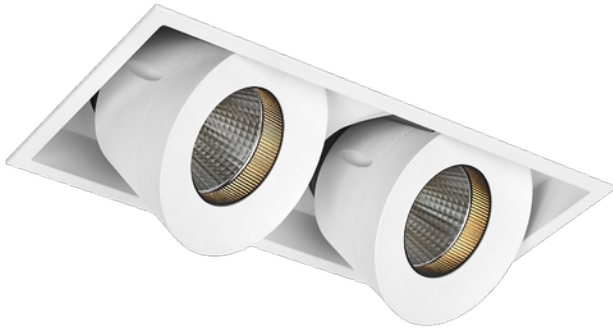

**PRODUCT DATA SHEET**

Sophia Square Double 2x2900lm 930 2x28W 36° WH w/o driver
 Art.no: 3575-2-36-3

*Lighting Solutions*

Sophia Square Double 2x2900lm 930 2x28W 36° WH w/o driver

Sophia Square is an elegant and useable downlight, available in single and double version. The downlight can rotate in 355° and 32° tilt. 3000K and CRI90. Driver is not included, please see accessories for recommended driver.

ELECTRICAL DATA	
Protection Class (system)	2
Dimming (system)	Depending on Driver
Voltage (system) [V]	230V 50Hz

TECHNICAL DATA	
IP (system)	IP43
Outdoor	No

**PRODUCT DATA SHEET**

Sophia Square Double 2x2900lm 930 2x28W 36° WH w/o driver
Art.no: 3575-2-36-3

Lighting Solutions

PHOTOMETRIC DATA	
CRI / Ra (>=)	90
CCT (Color Temperature) (K)	3000
Color Code	930
Socket / Cap-Base	N/A
Lens (Diffuser)	Clear
UGR (<=)	10

DIMENSIONS	
Length (product) (mm)	239.0
Width (product) (mm)	125.0
Height (product) (mm)	128.0

MATERIALS AND SURFACES	
Color	White

INSTALLATION AND CONNECTION	
Areas of use	Generally, Hotel, Restaurant, Shop
Mounting	Recessed, Ceiling
Connection (system)	Depending on driver

ENERGY AND CERTIFICATIONS	
CE mark	Yes
Energy Efficiency Class	A++ - A