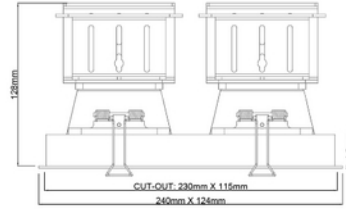

**PRODUCT DATA SHEET**

Sophia Square Double 2x2900lm 930 2x28W 36° WH w/o driver
 Art.no: 3575-2-36-3

*Lighting Solutions*

Sophia Square Double 2x2900lm 930 2x28W 36° WH w/o driver

Sophia Square is an elegant and useable downlight, available in single and double version. The downlight can rotate in 355° and 32° tilt. 3000K and CRI90. Driver is not included, please see accessories for recommended driver.

ELECTRICAL DATA	
Protection Class (system)	2
Dimming (system)	Depending on Driver
Voltage (system) [V]	230V 50Hz

TECHNICAL DATA	
IP (system)	IP43
Outdoor	No

**PRODUCT DATA SHEET**

Sophia Square Double 2x2900lm 930 2x28W 36° WH w/o driver
Art.no: 3575-2-36-3

Lighting Solutions

PHOTOMETRIC DATA	
CRI / Ra (>=)	90
CCT (Color Temperature) (K)	3000
Color Code	930
Socket / Cap-Base	N/A
Lens (Diffuser)	Clear
UGR (<=)	10

DIMENSIONS	
Length (product) (mm)	239.0
Width (product) (mm)	125.0
Height (product) (mm)	128.0