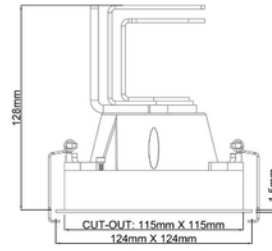

**FDV DOCUMENTATION**

Sophia Square Single 2900lm 930 28W 36° WH w/o driver

Art.no: 3575-36-3

*Lighting Solutions*

Sophia Square Single 2900lm 930 28W 36° WH w/o driver

SPECIFICATIONS	
Length (product) (mm)	125.0
Width (product) (mm)	125.0
Height (product) (mm)	128.0