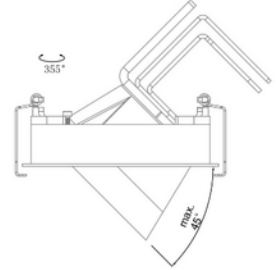

**FDV DOCUMENTATION**

Sophia Square Single 2900lm 930 28W 36° WH w/o driver

Art.no: 3575-36-3

*Lighting Solutions*

Sophia Square Single 2900lm 930 28W 36° WH w/o driver

SPECIFICATIONS	
Length (product) (mm)	125.0
Width (product) (mm)	125.0
Height (product) (mm)	128.0