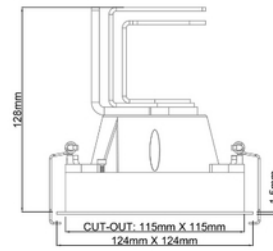

**PRODUCT DATA SHEET**

Sophia Square Single 2900lm 930 28W 36° WH w/o driver

Art.no: 3575-36-3

*Lighting Solutions*

Sophia Square Single 2900lm 930 28W 36° WH w/o driver

Sophia Square is an elegant and useable downlight, available in single and double version. The downlight can rotate in 355° and 32° tilt. 3000K and CRI90. Driver is not included, please see accessories for recommended driver.

**PRODUCT DATA SHEET**

Sophia Square Single 2900lm 930 28W 36° WH w/o driver

Art.no: 3575-36-3

*Lighting Solutions*

PHOTOMETRIC DATA	
Color Code	930
Socket / Cap-Base	N/A
Lens (Diffuser)	Clear
UGR (<=)	10

DIMENSIONS	
Length (product) (mm)	125.0
Width (product) (mm)	125.0
Height (product) (mm)	128.0

MATERIALS AND SURFACES	
Color	White

INSTALLATION AND CONNECTION	
Areas of use	Generally, Hotel, Restaurant, Shop
Mounting	Recessed, Ceiling
Connection (system)	Depending on driver