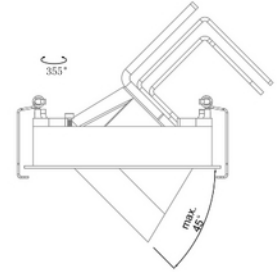

**PRODUCT DATA SHEET**

Sophia Square Single 2900lm 930 28W 36° WH w/o driver

Art.no: 3575-36-3

*Lighting Solutions*

Sophia Square Single 2900lm 930 28W 36° WH w/o driver

Sophia Square is an elegant and useable downlight, available in single and double version. The downlight can rotate in 355° and 32° tilt. 3000K and CRI90. Driver is not included, please see accessories for recommended driver.

**PRODUCT DATA SHEET**

Sophia Square Single 2900lm 930 28W 36° WH w/o driver

Art.no: 3575-36-3

*Lighting Solutions*

PHOTOMETRIC DATA	
Color Code	930
Socket / Cap-Base	N/A
Lens (Diffuser)	Clear
UGR (<=)	10

DIMENSIONS	
Length (product) (mm)	125.0
Width (product) (mm)	125.0
Height (product) (mm)	128.0

MATERIALS AND SURFACES	
Color	White

INSTALLATION AND CONNECTION	
Areas of use	Generally, Hotel, Restaurant, Shop
Mounting	Recessed, Ceiling
Connection (system)	Depending on driver