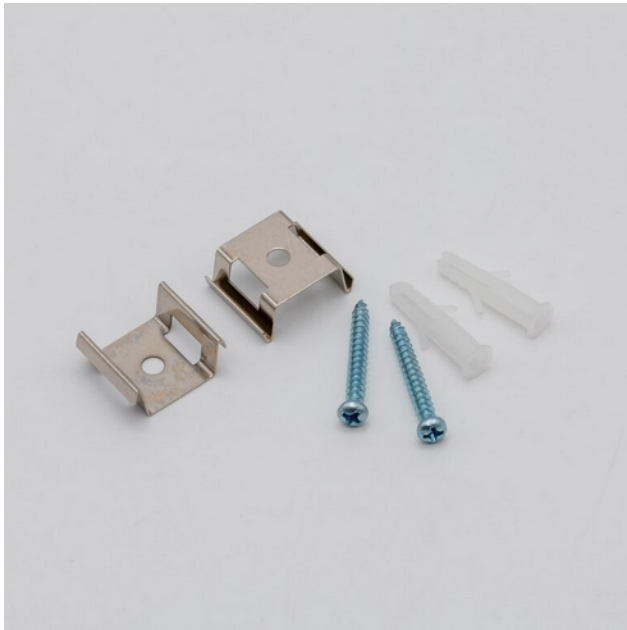

FDV DOCUMENTATION
Pluto Mounting Set clip
Art.no: 3611-02

Lighting Solutions

Pluto Mounting Set clip