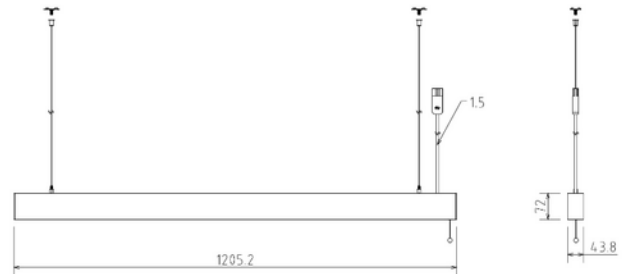

**FDV DOCUMENTATION**

Benu 6700lm 830 110°/75° 50W BK Switchdim Pullswitch 18i3

Art.no: 3730-110-2

*Lighting Solutions*

## Benu 6700lm 830 110°/75° 50W BK Switchdim Pullswitch 18i3

SPECIFICATIONS	
Operating temperature (°C)	45
Forward Voltage LED (max tp=25) (V)	3.3
Forward Voltage LED (min tp=65) (V)	2.9
CC (driver) [mA]	1300
CC (forward voltage driver) (V)	38.0
Inrush current time (µs)	162.0
Inrush current I <sub>max</sub> (A)	4.75
Length (product) (mm)	1205.0
Width (product) (mm)	44.0
Height (product) (mm)	72.0
Weight (product) (kg)	2.5