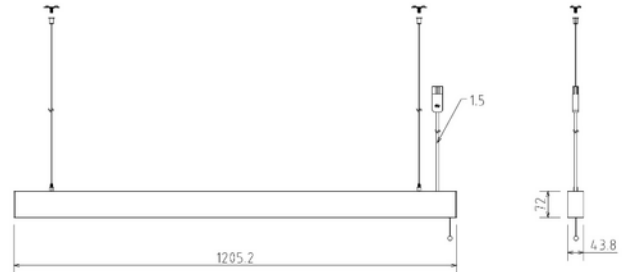

**FDV DOCUMENTATION**

Benu 6700lm 830 110°/75° 50W WH Switchdim Pullswitch 18i3

Art.no: 3730-110-3

*Lighting Solutions*

Benu 6700lm 830 110°/75° 50W WH Switchdim Pullswitch 18i3

SPECIFICATIONS	
Operating temperature (°C)	45
Forward Voltage LED (max tp=25) (V)	3.3
Forward Voltage LED (min tp=65) (V)	2.9
CC (driver) [mA]	1300
CC (forward voltage driver) (V)	38.0
Inrush current time (µs)	162.0
Inrush current I _{max} (A)	4.75
Length (product) (mm)	1205.0
Width (product) (mm)	44.0
Height (product) (mm)	72.0
Weight (product) (kg)	2.5

FDV DOCUMENTATION

Benu 6700lm 830 110°/75° 50W WH Switchdim Pullswitch 18i3

Art.no: 3730-110-3

Lighting Solutions

LIGHT DISTRIBUTION