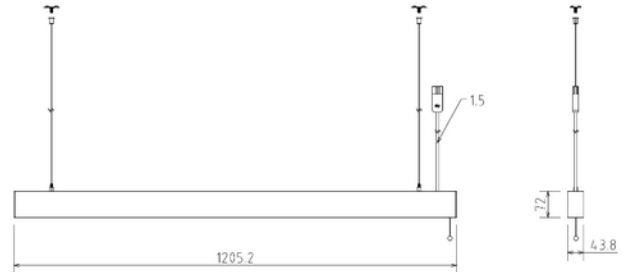

**FDV DOCUMENTATION**

Benu 5400lm 940 110°/75° 50W WH Pull Switchdim 18i3 3m cable  
Art.no: 3733-110-3

*Lighting Solutions*

## Benu 5400lm 940 110°/75° 50W WH Pull Switchdim 18i3 3m cable

SPECIFICATIONS	
Operating temperature (°C)	45
Forward Voltage LED (max tp=25) (V)	3.3
Forward Voltage LED (min tp=65) (V)	2.9
CC (driver) [mA]	1300
CC (forward voltage driver) (V)	38.0
Inrush current time (µs)	162.0
Inrush current I <sub>max</sub> (A)	4.75
Length (product) (mm)	1205.0
Width (product) (mm)	44.0
Height (product) (mm)	72.0
Weight (product) (kg)	2.5