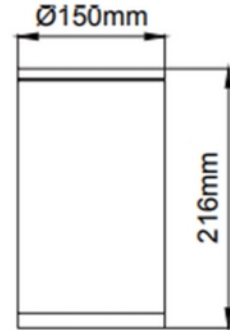

**FDV DOCUMENTATION**

Silla K 4750lm 830 30° 30W IP65 GR Surface

Art.no: 3920-7-30-1

*Lighting Solutions*

## Silla K 4750lm 830 30° 30W IP65 GR Surface

| SPECIFICATIONS                      |       |
|-------------------------------------|-------|
| CC (forward voltage driver) (V)     | 40.0  |
| Inrush current time ( $\mu$ s)      | 250.0 |
| Inrush current I <sub>max</sub> (A) | 15.0  |
| Length (product) (mm)               | 150.0 |
| Width (product) (mm)                | 150.0 |
| Height (product) (mm)               | 265.0 |