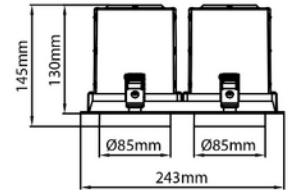

**FDV DOCUMENTATION**

Aram Maxi Double Square 2x3550lm 930 2x20° 2x28W BK 18i3

Art.no: 40832-7-20-2

*Lighting Solutions*

Aram Maxi Double Square 2x3550lm 930 2x20° 2x28W BK 18i3

SPECIFICATIONS	
Operating temperature (°C)	50
Forward Voltage LED (max tp=25) (V)	38.7
Forward Voltage LED (min tp=65) (V)	29.3
CC (driver) [mA]	800
CC (forward voltage driver) (V)	44.0
Inrush current time (µs)	200.0
Inrush current I _{max} (A)	50.0
Length (product) (mm)	243.0
Width (product) (mm)	130.0
Height (product) (mm)	145.0
Weight (product) (kg)	2.5