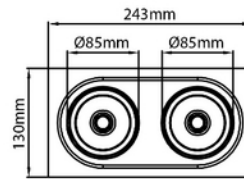

**FDV DOCUMENTATION**

Aram Maxi Double Square 2x3550lm 930 2x20° 2x28W BK 18i3

Art.no: 40832-7-20-2

*Lighting Solutions*

Aram Maxi Double Square 2x3550lm 930 2x20° 2x28W BK 18i3

SPECIFICATIONS	
Operating temperature (°C)	50
Forward Voltage LED (max tp=25) (V)	38.7
Forward Voltage LED (min tp=65) (V)	29.3
CC (driver) [mA]	800
CC (forward voltage driver) (V)	44.0
Inrush current time (µs)	200.0
Inrush current I _{max} (A)	50.0
Length (product) (mm)	243.0
Width (product) (mm)	130.0
Height (product) (mm)	145.0
Weight (product) (kg)	2.5