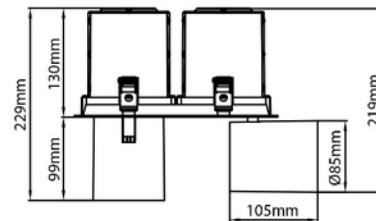

**FDV DOCUMENTATION**

Aram Maxi Double Square 2x3550lm 930 2x20° 2x28W BK 18i3

Art.no: 40832-7-20-2

*Lighting Solutions*

Aram Maxi Double Square 2x3550lm 930 2x20° 2x28W BK 18i3

SPECIFICATIONS	
Operating temperature (°C)	50
Forward Voltage LED (max tp=25) (V)	38.7
Forward Voltage LED (min tp=65) (V)	29.3
CC (driver) [mA]	800
CC (forward voltage driver) (V)	44.0
Inrush current time (µs)	200.0
Inrush current I _{max} (A)	50.0
Length (product) (mm)	243.0
Width (product) (mm)	130.0
Height (product) (mm)	145.0
Weight (product) (kg)	2.5