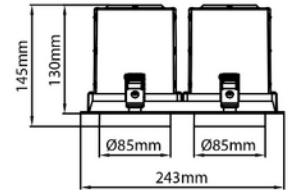

**FDV DOCUMENTATION**

Aram Maxi Double Square 2x3550lm 930 2x30° 2x28W BK 18i3

Art.no: 40832-7-30-2

*Lighting Solutions*

# Aram Maxi Double Square 2x3550lm 930 2x30° 2x28W BK 18i3

SPECIFICATIONS	
Operating temperature (°C)	50
Forward Voltage LED (max tp=25) (V)	38.7
Forward Voltage LED (min tp=65) (V)	29.3
CC (driver) [mA]	800
CC (forward voltage driver) (V)	44.0
Inrush current time (µs)	200.0
Inrush current I <sub>max</sub> (A)	50.0
Length (product) (mm)	243.0
Width (product) (mm)	130.0
Height (product) (mm)	145.0
Weight (product) (kg)	2.5