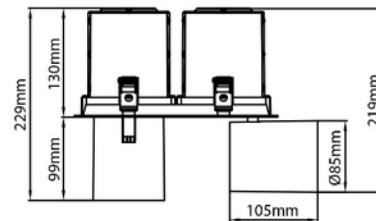

**FDV DOCUMENTATION**

Aram Maxi Double Square 2x3550lm 930 2x30° 2x28W BK 18i3

Art.no: 40832-7-30-2

*Lighting Solutions*

# Aram Maxi Double Square 2x3550lm 930 2x30° 2x28W BK 18i3

SPECIFICATIONS	
Operating temperature (°C)	50
Forward Voltage LED (max tp=25) (V)	38.7
Forward Voltage LED (min tp=65) (V)	29.3
CC (driver) [mA]	800
CC (forward voltage driver) (V)	44.0
Inrush current time (µs)	200.0
Inrush current I <sub>max</sub> (A)	50.0
Length (product) (mm)	243.0
Width (product) (mm)	130.0
Height (product) (mm)	145.0
Weight (product) (kg)	2.5