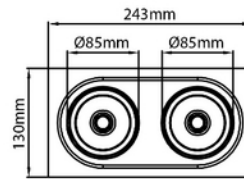

**FDV DOCUMENTATION**

Aram Maxi Double Square 2x3550lm 930 2x30° 2x28W BK 18i3

Art.no: 40832-7-30-2

*Lighting Solutions*

# Aram Maxi Double Square 2x3550lm 930 2x30° 2x28W BK 18i3

SPECIFICATIONS	
Operating temperature (°C)	50
Forward Voltage LED (max tp=25) (V)	38.7
Forward Voltage LED (min tp=65) (V)	29.3
CC (driver) [mA]	800
CC (forward voltage driver) (V)	44.0
Inrush current time (µs)	200.0
Inrush current I <sub>max</sub> (A)	50.0
Length (product) (mm)	243.0
Width (product) (mm)	130.0
Height (product) (mm)	145.0
Weight (product) (kg)	2.5