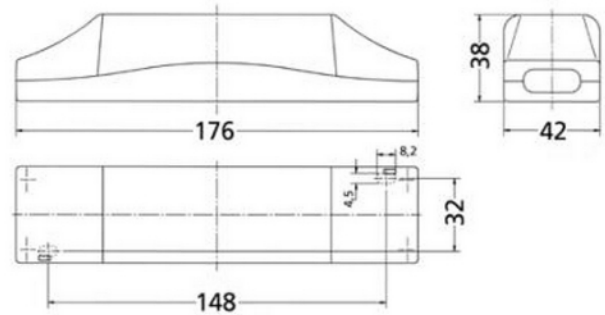

**FDV DOCUMENTATION**

Transformer Norlux Tronic-Trafo 20-150W 3x12Vac Dim

Art.no: 53685006

*Lighting Solutions*

Transformer Norlux Tronic-Trafo 20-150W 3x12Vac Dim

SPECIFICATIONS	
Operating temperature (°C)	50
Length (product) (mm)	176.0
Width (product) (mm)	42.0
Height (product) (mm)	38.0