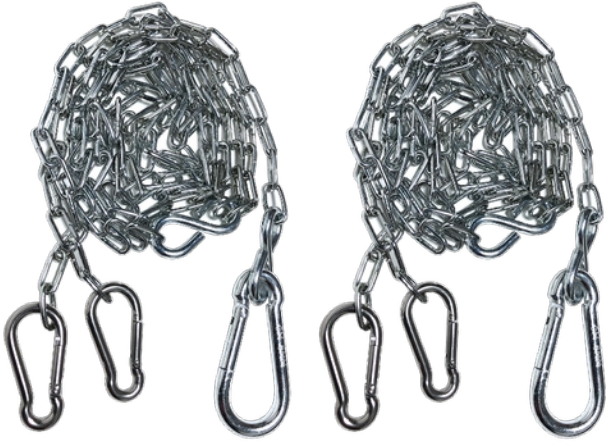

PRODUCT DATA SHEET
Columba Suspension MTG Kit 1,5m
Art.no: 5710-01

Lighting Solutions

Columba Suspension MTG Kit 1,5m

TECHNICAL DATA

Type (accessories)	Mounting acc.
--------------------	---------------

DIMENSIONS

Length (product) (mm)	5000.0
-----------------------	--------