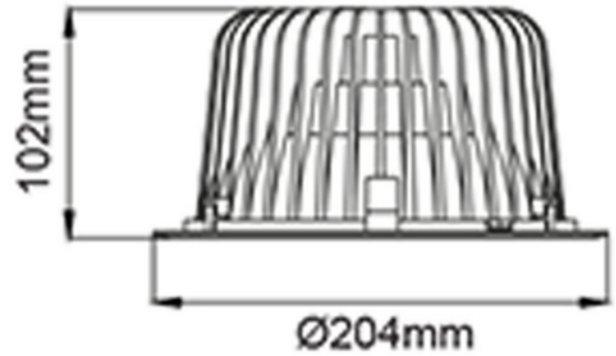

**FDV DOCUMENTATION**

Leila C 2450lm 830 73° 16W w/o driver cut out Ø190mm WH  
Art.no: 6924-73-3

*Lighting Solutions*

190mm

## Leila C 2450lm 830 73° 16W w/o driver cut out Ø190mm WH

SPECIFICATIONS	
Width (product) (mm)	204.0
Height (product) (mm)	120.0
Weight (product) (kg)	1.1