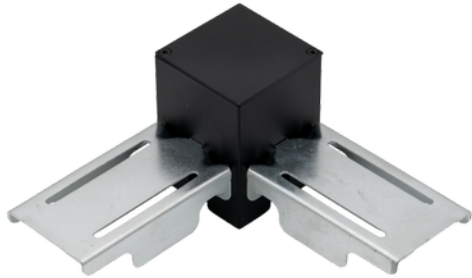

FDV DOCUMENTATION
Force Plus L-Connector BK
Art.no: 6950-11-2

Lighting Solutions

Force Plus L-Connector BK
