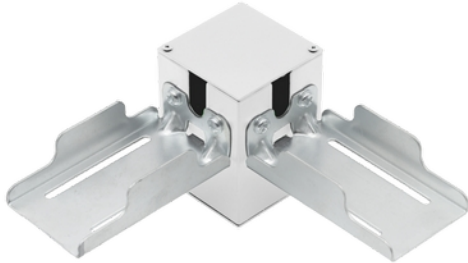

PRODUCT DATA SHEET
Force Plus L-Connector WH
Art.no: 6950-11-3

Lighting Solutions

Force Plus L-Connector WH

MATERIALS AND SURFACES

Color

White