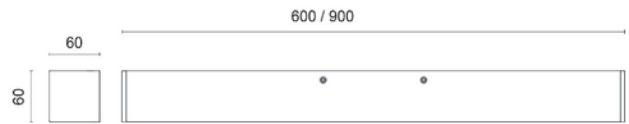

**FDV DOCUMENTATION**

Poseidon 3 Bathroom 1900lm 930/940 18W BK 600mm IP44 DALI

Art.no: 6990-2-01-2-ddd

*Lighting Solutions*

# Poseidon 3 Bathroom 1900lm 930/940 18W BK 600mm IP44 DALI

SPECIFICATIONS	
Operating temperature (°C)	25
Lumen Out (system) (lm)	1710
Forward Voltage LED (max tp=25) (V)	3.2
Forward Voltage LED (min tp=65) (V)	2.8
CC (driver) [mA]	800
Inrush current time (µs)	188.0
Inrush current I <sub>max</sub> (A)	7.1
Length (product) (mm)	600.0
Width (product) (mm)	60.0
Height (product) (mm)	60.0
Weight (product) (kg)	1.17