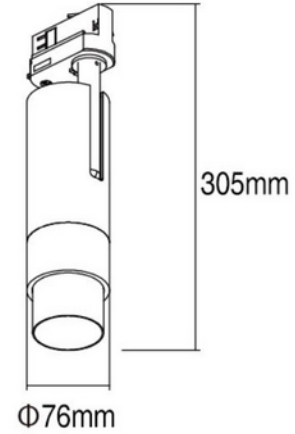

**FDV DOCUMENTATION**

Zoom Maxi 650-1500lm 927 CRI97 15-60° 30W 3-circuit BK DALI
Art.no: 7071-560-2-ddd

Lighting Solutions

Zoom Maxi 650-1500lm 927 CRI97 15-60° 30W 3-circuit BK DALI

SPECIFICATIONS	
CC (driver) [mA]	1050
CC (forward voltage driver) (V)	54.0
Inrush current time (μ s)	50.0
Inrush current I _{max} (A)	5.0
Length (product) (mm)	305.0
Width (product) (mm)	76.0

FDV DOCUMENTATION

Zoom Maxi 650-1500lm 927 CRI97 15-60° 30W 3-circuit BK DALI

Art.no: 7071-560-2-ddd

Lighting Solutions

LIGHT DISTRIBUTION