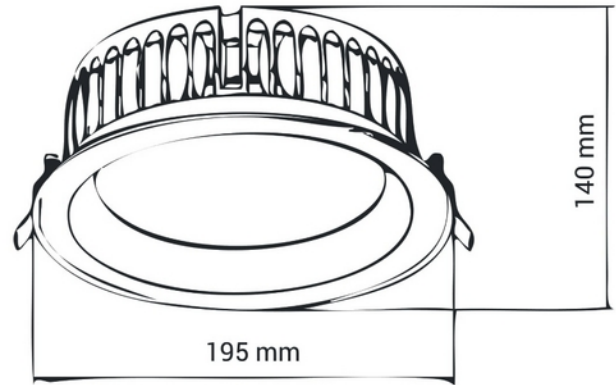

**FDV DOCUMENTATION**

Auriga 2300lm 830 40° 20W IP44 GR 2m cable

Art.no: 736-2-40-1

*Lighting Solutions*

176mm

## Auriga 2300lm 830 40° 20W IP44 GR 2m cable

SPECIFICATIONS	
CC (forward voltage driver) (V)	46.0
Inrush current time ( $\mu$ s)	50.0
Inrush current I <sub>max</sub> (A)	5.0
Width (product) (mm)	195.0
Height (product) (mm)	140.0

**FDV DOCUMENTATION**

Auriga 2300lm 830 40° 20W IP44 GR 2m cable

Art.no: 736-2-40-1

*Lighting Solutions*

**LIGHT DISTRIBUTION**