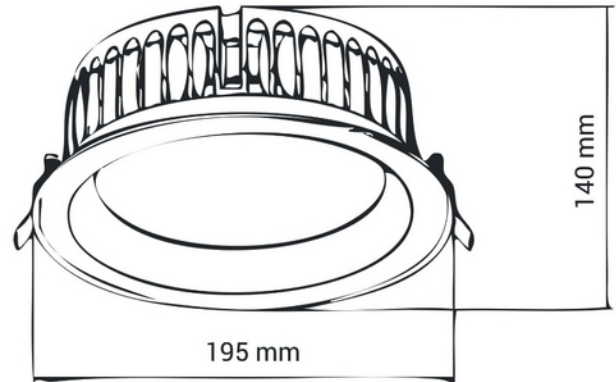

**FDV DOCUMENTATION**

Auriga 2300lm 830 40° 20W IP44 WH 2m cable
Art.no: 736-2-40-3

Lighting Solutions

 176mm

Auriga 2300lm 830 40° 20W IP44 WH 2m cable

SPECIFICATIONS	
CC (forward voltage driver) (V)	46.0
Inrush current time (μ s)	50.0
Inrush current I _{max} (A)	5.0
Width (product) (mm)	195.0
Height (product) (mm)	140.0

FDV DOCUMENTATION

Auriga 2300lm 830 40° 20W IP44 WH 2m cable

Art.no: 736-2-40-3

Lighting Solutions

LIGHT DISTRIBUTION