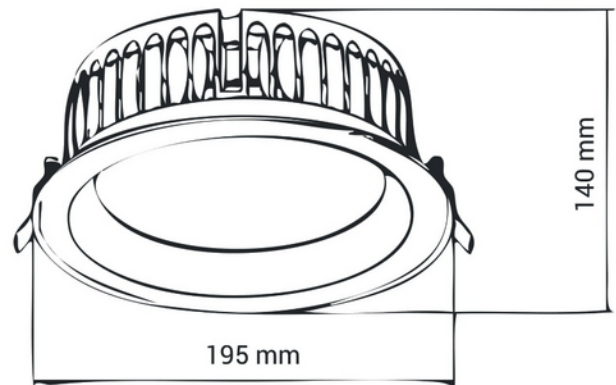

**FDV DOCUMENTATION**

Auriga 3000lm 830 40° 29W IP44 GR 2m cable

Art.no: 737-2-40-1

*Lighting Solutions*

176mm

Auriga 3000lm 830 40° 29W IP44 GR 2m cable

SPECIFICATIONS	
CC (driver) [mA]	700
CC (forward voltage driver) (V)	60.0
Inrush current time (μ s)	25.0
Inrush current I _{max} (A)	7.0
Width (product) (mm)	195.0
Height (product) (mm)	140.0

FDV DOCUMENTATION

Auriga 3000lm 830 40° 29W IP44 GR 2m cable

Art.no: 737-2-40-1

Lighting Solutions

LIGHT DISTRIBUTION