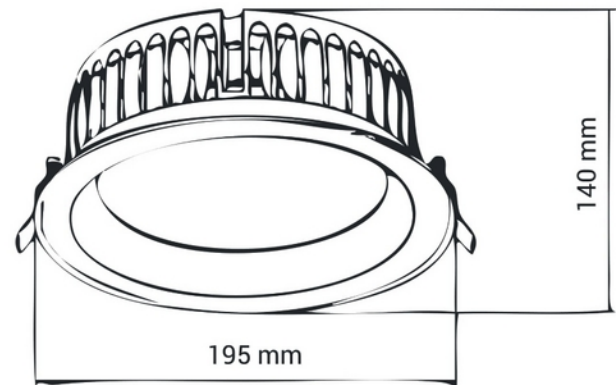

**FDV DOCUMENTATION**

Auriga 3000lm 830 40° 29W IP44 BK 2m cable

Art.no: 737-2-40-2

*Lighting Solutions* 176mm

Auriga 3000lm 830 40° 29W IP44 BK 2m cable

SPECIFICATIONS	
CC (driver) [mA]	700
CC (forward voltage driver) (V)	60.0
Inrush current time (μ s)	25.0
Inrush current I _{max} (A)	7.0
Width (product) (mm)	195.0
Height (product) (mm)	140.0

FDV DOCUMENTATION

Auriga 3000lm 830 40° 29W IP44 BK 2m cable

Art.no: 737-2-40-2

Lighting Solutions

LIGHT DISTRIBUTION