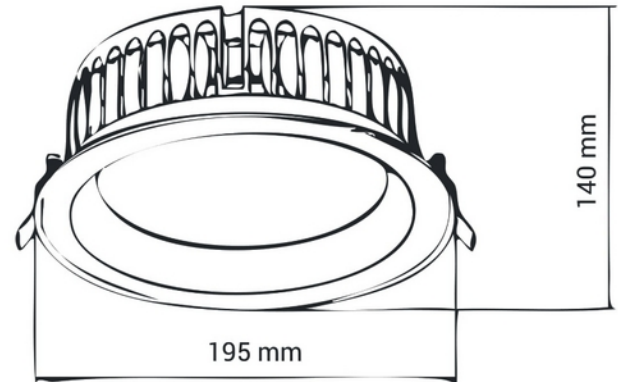

**FDV DOCUMENTATION**

Auriga 3000lm 830 40° 29W IP44 WH 2m cable
Art.no: 737-2-40-3

Lighting Solutions

 176mm

Auriga 3000lm 830 40° 29W IP44 WH 2m cable

SPECIFICATIONS	
CC (driver) [mA]	700
CC (forward voltage driver) (V)	60.0
Inrush current time (μ s)	25.0
Inrush current I _{max} (A)	7.0
Width (product) (mm)	195.0
Height (product) (mm)	140.0

FDV DOCUMENTATION

Auriga 3000lm 830 40° 29W IP44 WH 2m cable

Art.no: 737-2-40-3

Lighting Solutions

LIGHT DISTRIBUTION