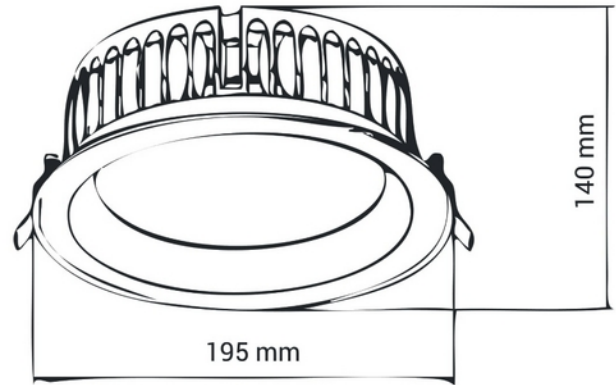

**FDV DOCUMENTATION**

Auriga 3000lm 830 40° 29W IP44 WH 2m cable DALI

Art.no: 737-2-40-3-ddd

*Lighting Solutions*

176mm

Auriga 3000lm 830 40° 29W IP44 WH 2m cable DALI

SPECIFICATIONS	
CC (driver) [mA]	700
CC (forward voltage driver) (V)	60.0
Inrush current time (μ s)	26.0
Inrush current I _{max} (A)	7.0
Width (product) (mm)	195.0
Height (product) (mm)	140.0

FDV DOCUMENTATION

Auriga 3000lm 830 40° 29W IP44 WH 2m cable DALI

Art.no: 737-2-40-3-ddd

Lighting Solutions

LIGHT DISTRIBUTION