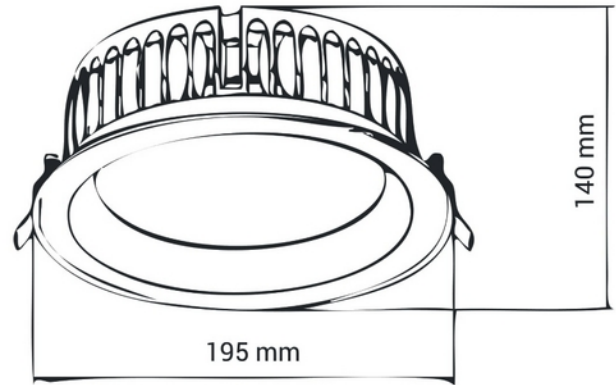

**FDV DOCUMENTATION**

Auriga 2990lm 840 40° 28W IP44 BK 2m cable

Art.no: 738-2-40-2

*Lighting Solutions* 176mm

Auriga 2990lm 840 40° 28W IP44 BK 2m cable

SPECIFICATIONS	
CC (driver) [mA]	700
CC (forward voltage driver) (V)	60.0
Inrush current time (μ s)	25.0
Inrush current I _{max} (A)	7.0
Width (product) (mm)	195.0
Height (product) (mm)	140.0

FDV DOCUMENTATION

Auriga 2990lm 840 40° 28W IP44 BK 2m cable

Art.no: 738-2-40-2

Lighting Solutions

LIGHT DISTRIBUTION