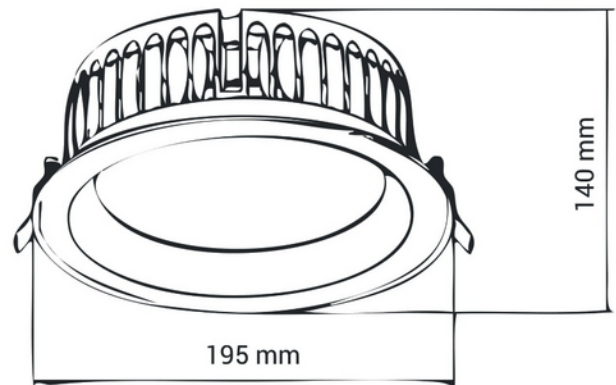

**FDV DOCUMENTATION**

Auriga 2990lm 840 40° 28W IP44 WH 2m cable

Art.no: 738-2-40-3

*Lighting Solutions* 176mm

Auriga 2990lm 840 40° 28W IP44 WH 2m cable

SPECIFICATIONS	
CC (driver) [mA]	700
CC (forward voltage driver) (V)	60.0
Inrush current time (μ s)	25.0
Inrush current I _{max} (A)	7.0
Width (product) (mm)	195.0
Height (product) (mm)	140.0

FDV DOCUMENTATION

Auriga 2990lm 840 40° 28W IP44 WH 2m cable

Art.no: 738-2-40-3

Lighting Solutions

LIGHT DISTRIBUTION