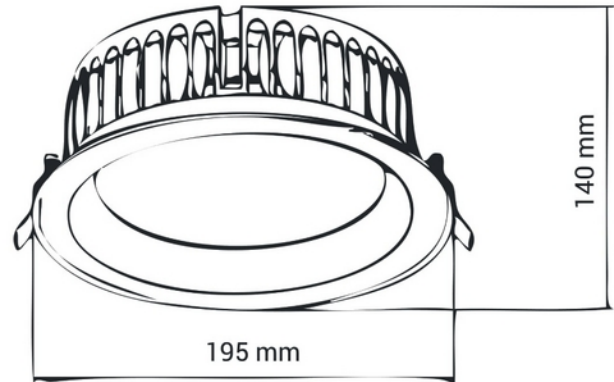

**PRODUCT DATA SHEET**

Auriga 2990lm 840 40° 28W IP44 WH 2m cable
 Art.no: 738-40-3

Lighting Solutions

176mm

Auriga 2990lm 840 40° 28W IP44 WH 2m cable

This series of IP44 downlights is named Auriga. Auriga is supplied with 2m cable for power connection.

**PRODUCT DATA SHEET**

Auriga 2990lm 840 40° 28W IP44 WH 2m cable

Art.no: 738-40-3

*Lighting Solutions*

PHOTOMETRIC DATA	
CRI / Ra (>=)	80
CCT (Color Temperature) (K)	4000
Color Code	840
Lightsource Type	LED (built in)
Socket / Cap-Base	N/A
Lens (Diffuser)	Clear
Lifetime (h)	L80B10: 100 000

DIMENSIONS	
Width (product) (mm)	195.0
Height (product) (mm)	140.0

MATERIALS AND SURFACES	
Color	White

INSTALLATION AND CONNECTION	
Areas of use	Bathroom, Generally, Hotel, Office, Residence
Mounting	Recessed