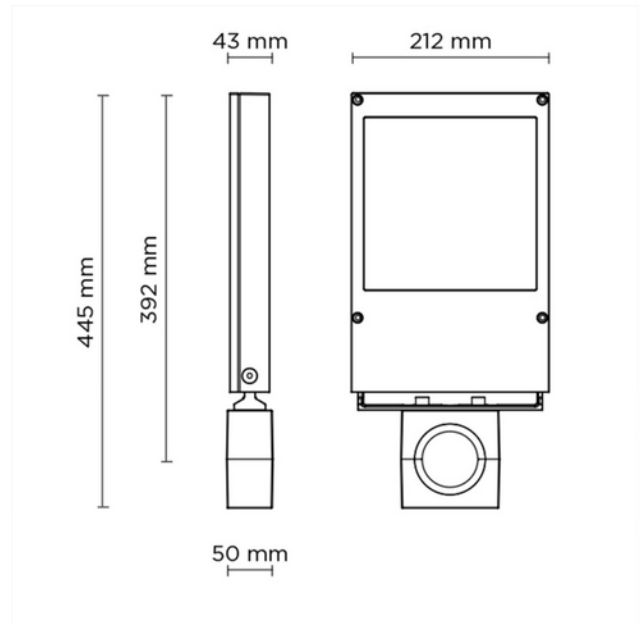

PRODUCT DATA SHEET

Book Pole-Top Maxi 840 1x36W Ø60mm adapter RAL7016 5m cable

Art.no: 803002

Lighting Solutions

Book Pole-Top Maxi 840 1x36W Ø60mm adapter RAL7016 5m cable

This square pole-top mounted floodlight is designed for outdoor installation on poles with diameters of either 60 mm. Constructed from phospho-chromatised and polyester powder-coated die-cast copper-free aluminum, it ensures durability and resilience against outdoor conditions. The floodlight features tempered safety glass, a moulded silicone gasket, and stainless steel screws for added protection. Included is a versatile flange suitable for pole diameters of 60 mm or 76 mm, providing flexibility in installation. The illumination is powered by 12 or 24 CREE XP-G2 LEDs known for their efficiency and brightness. The built-in LED driver operates on 220-240V and 50-60Hz, streamlining the installation process. With an IP65 rating, this floodlight offers high-level protection against dust and water, making it ideal for diverse outdoor applications, such as lighting up parking lots, pathways, or any outdoor space requiring effective illumination.

ELECTRICAL DATA	
Dimming (system)	None
Voltage (system) [V]	230V 50Hz

TECHNICAL DATA	
IP (system)	IP65

**PRODUCT DATA SHEET**

Book Pole-Top Maxi 840 1x36W Ø60mm adapter RAL7016 5m cable
Art.no: 803002

Lighting Solutions

PHOTOMETRIC DATA	
CRI / Ra (>=)	80
CCT (Color Temperature) (K)	4000
Color Code	840

DIMENSIONS	
Length (product) (mm)	445.0
Width (product) (mm)	212.0
Height (product) (mm)	43.0
Weight (product) (kg)	3.0

MATERIALS AND SURFACES	
Color	Dark Grey
RAL Code	RAL7016

INSTALLATION AND CONNECTION	
Areas of use	Outdoor, Parking, Street
Mounting	Mast
Connection (system)	Cable 5m