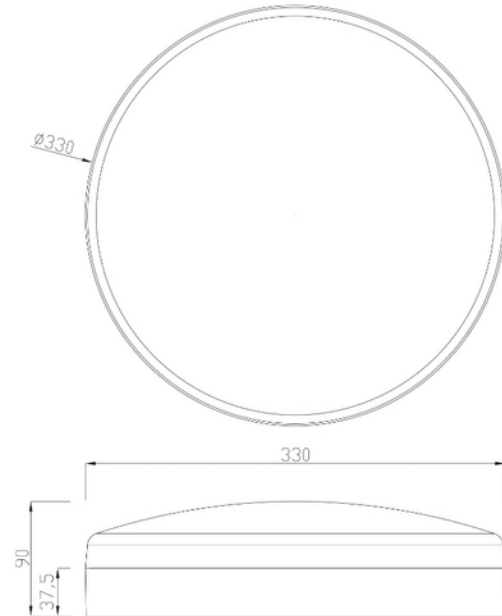

**FDV DOCUMENTATION**

Caph 2700lm 830/840/857 Switch 120° 24W WH

Art.no: 9035-120-3

*Lighting Solutions*

Caph 2700lm 830/840/857 Switch 120° 24W WH

SPECIFICATIONS	
Inrush current time (μ s)	27.6
Inrush current I _{max} (A)	31.2
Width (product) (mm)	330.0
Height (product) (mm)	90.0
Weight (product) (kg)	0.84

FDV DOCUMENTATION

Caph 2700lm 830/840/857 Switch 120° 24W WH

Art.no: 9035-120-3

Lighting Solutions

LIGHT DISTRIBUTION