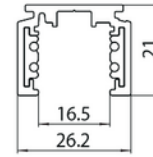

## Track Evo 48V ST1 1m BK DALI

Black 1m EVO ST1 48V DALI track for surface or pendant installation

ELECTRICAL DATA	
Protection Class (system)	3
Voltage (system) [V]	48VDC
Current (A)	15

TECHNICAL DATA	
IP (system)	IP20
Product Family	Track Evo 48V ST1 3m Black DALI
Outdoor	No
Track Family	48V EVO ST1
Track Subgroup	Track

#### DIMENSIONS

Length (product) (mm)	100.0
Width (product) (mm)	26.2
Height (product) (mm)	21.0