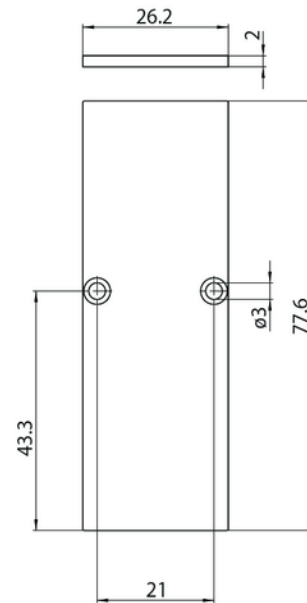

**PRODUCT DATA SHEET**

Track Evo 48V ST9 Plastic end cap BK

Art.no: 9504-ST9-2

*Lighting Solutions*

Track Evo 48V ST9 Plastic end cap BK

Black end cap for Track Evo 48V ST9 Included screw

TECHNICAL DATA	
Outdoor	No

DIMENSIONS	
Length (product) (mm)	26.2
Width (product) (mm)	2.0
Height (product) (mm)	77.6

MATERIALS AND SURFACES	
Color	Black

ENERGY AND CERTIFICATIONS	
CE mark	Yes