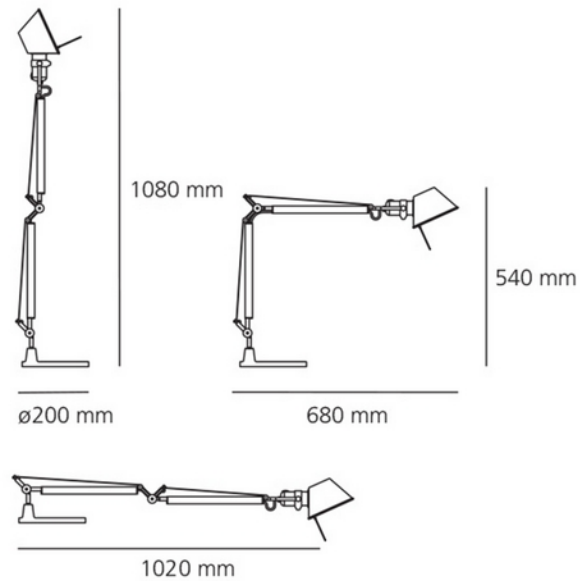

**PRODUCT DATA SHEET**

Tolomeo Mini Table / Wall Body BK

Art.no: A005940

*Lighting Solutions*

## Tolomeo Mini Table / Wall Body BK

Base and cantilevered arms in polished aluminium; diffuser in matt anodised black aluminium; joints and supports in polished aluminium. System of spring balancing. For complete lamp purchase mounting accessories: A025150 Tolomeo Mini Wall Support Alu A008610 Table base ø20 cm Black

ELECTRICAL DATA	
Protection Class (system)	2
Voltage (system) [V]	230V 50Hz

TECHNICAL DATA	
IP (system)	IP20
Outdoor	No

PHOTOMETRIC DATA	
Lightsource Type	LED (replaceable)
Socket / Cap-Base	E27

**PRODUCT DATA SHEET**

Tolomeo Mini Table / Wall Body BK

Art.no: A005940

*Lighting Solutions*

DIMENSIONS	
Length (product) (mm)	1080.0

MATERIALS AND SURFACES	
Color	Black

INSTALLATION AND CONNECTION	
Areas of use	Cottage, Hotel, Office, Residence
Mounting	Wall, Table
Connection (system)	Terminal