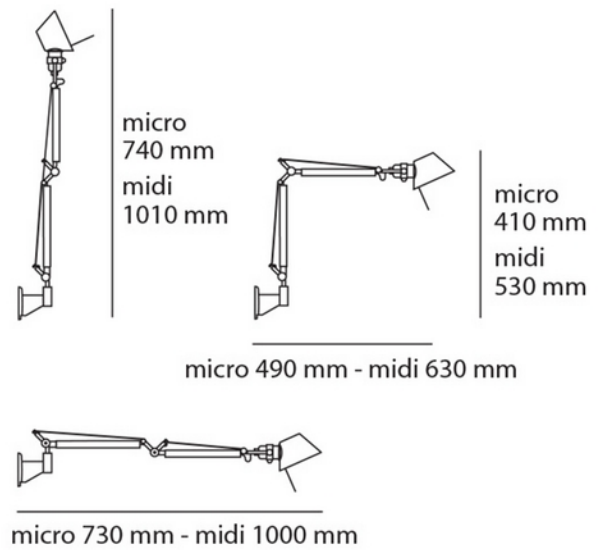

**PRODUCT DATA SHEET**

Tolomeo Micro Wall Black Body Lamp

Art.no: A010930

*Lighting Solutions*

## Tolomeo Micro Wall Black Body Lamp

Tolomeo is a lamp series from Artemide designed by Michele De Lucchi and Giancarlo Fassina in 1987. Tolomeo Micro Wall Lamp was designed in 2006. The lamp has an arm and a mount made of polished aluminum, and a shade in matt anodised aluminum. Tolomeo Micro can be placed either at the desk or over the bed, as it is small and flexible. It is simple and flexible, which means you can direct the light where you want and easily fold or direct the lamp elsewhere when not in use. Tolomeo Micro comes with E14 socket. (Light source not included, sold separately)

ELECTRICAL DATA	
Protection Class (system)	2
Voltage (system) [V]	230V 50Hz

TECHNICAL DATA	
IP (system)	IP20
Outdoor	No

PHOTOMETRIC DATA	
Socket / Cap-Base	E14

**PRODUCT DATA SHEET**

Tolomeo Micro Wall Black Body Lamp

Art.no: A010930

*Lighting Solutions*

DIMENSIONS	
Length (product) (mm)	450.0
Height (product) (mm)	370.0

MATERIALS AND SURFACES	
Color	Black

INSTALLATION AND CONNECTION	
Areas of use	Cottage, Hotel, Office, Residence
Mounting	Wall, Table
Connection (system)	Terminal