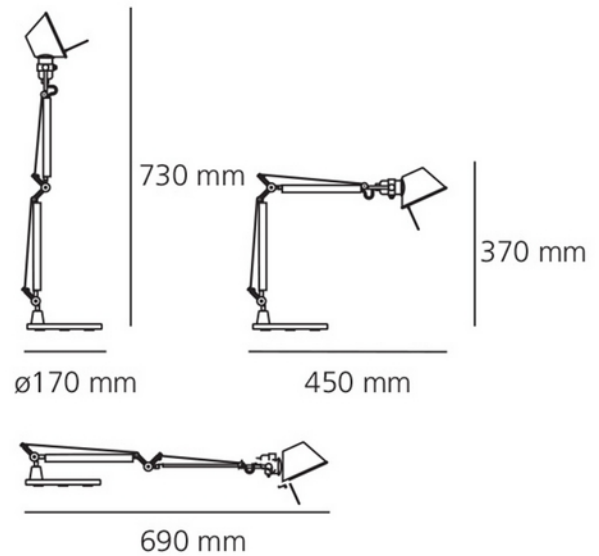

**PRODUCT DATA SHEET**

Tolomeo Micro Table - Aluminium - Body Lamp + Base

Art.no: A011800

*Lighting Solutions*

## Tolomeo Micro Table - Aluminium - Body Lamp + Base

Base and cantilevered arms in polished aluminium; diffuser in matt anodised aluminium; joints and supports in polished aluminium. System of spring balancing.

**PRODUCT DATA SHEET**

Tolomeo Micro Table - Aluminium - Body Lamp + Base

Art.no: A011800

*Lighting Solutions*

DIMENSIONS	
Length (product) (mm)	450.0
Height (product) (mm)	370.0

MATERIALS AND SURFACES	
Color	Aluminium