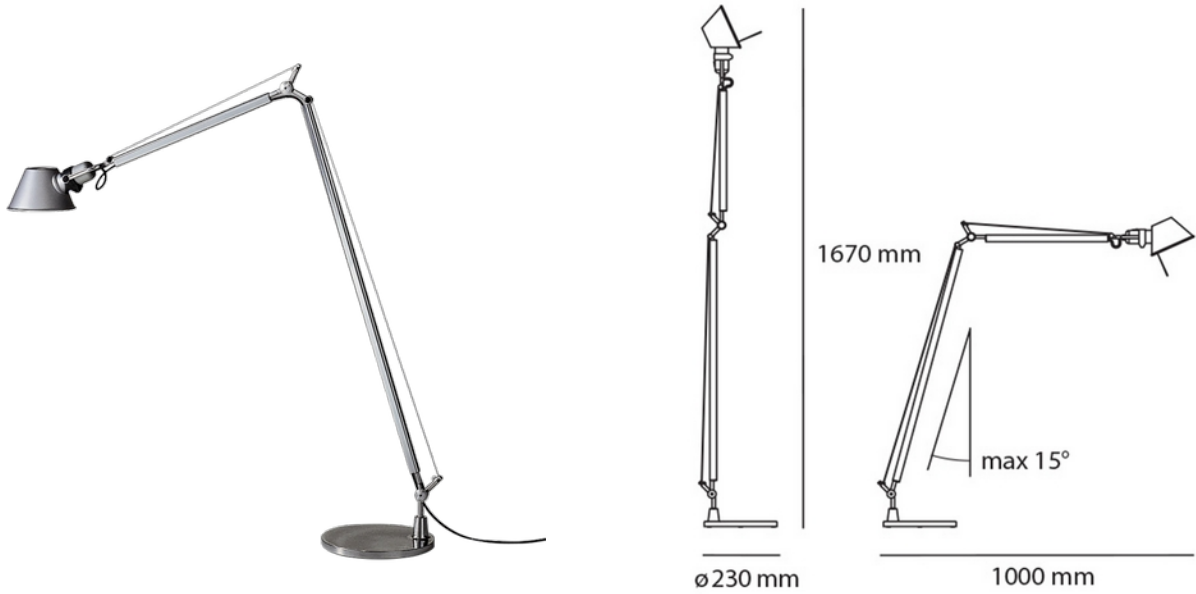

FDV DOCUMENTATION

Tolomeo Reading Floor Body E27 Alu

Art.no: A013900

Lighting Solutions

Tolomeo Reading Floor Body E27 Alu

| SPECIFICATIONS | |
|-----------------------|--------|
| Width (product) (mm) | 230.0 |
| Height (product) (mm) | 1670.0 |