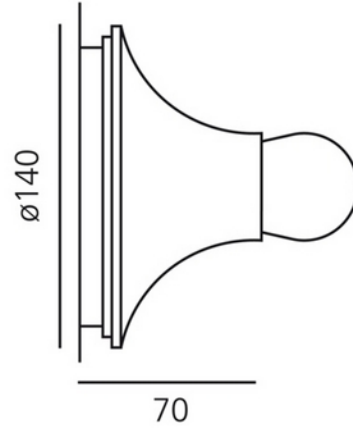

**PRODUCT DATA SHEET**

Teti White

Art.no: A048120

*Lighting Solutions*

Teti White

ELECTRICAL DATA	
Protection Class (system)	2
Voltage (system) [V]	230V 50Hz

TECHNICAL DATA	
IP (system)	IP20
Outdoor	No

PHOTOMETRIC DATA	
Lightsource Type	LED (replaceable)
Socket / Cap-Base	E27

DIMENSIONS	
Length (product) (mm)	70.0

**PRODUCT DATA SHEET**

Teti White

Art.no: A048120

*Lighting Solutions***DIMENSIONS**

Width (product) (mm)	140.0
----------------------	-------

MATERIALS AND SURFACES

Color	White
-------	-------