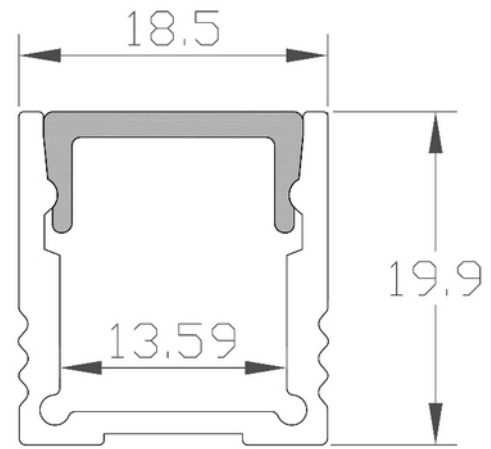

**FDV DOCUMENTATION**

Profile U3 Alu 2m 18,5x20mm incl f.cover,end cap, clips

Art.no: A1920

*Lighting Solutions*

A 1920

Profile U3 Alu 2m 18,5x20mm incl f.cover,end cap, clips

SPECIFICATIONS	
Length (product) (mm)	2000.0
Width (product) (mm)	18.5
Height (product) (mm)	19.9
Weight (product) (kg)	0.525
Max Width LED Strip (mm)	12.0