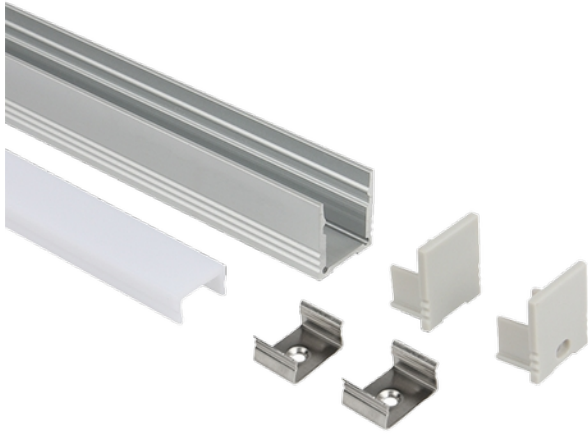

**FDV DOCUMENTATION**

Profile U3 Alu 2m 18,5x20mm incl f.cover,end cap, clips

Art.no: A1920

*Lighting Solutions*

A 1920

Profile U3 Alu 2m 18,5x20mm incl f.cover,end cap, clips

SPECIFICATIONS	
Length (product) (mm)	2000.0
Width (product) (mm)	18.5
Height (product) (mm)	19.9
Weight (product) (kg)	0.525
Max Width LED Strip (mm)	12.0